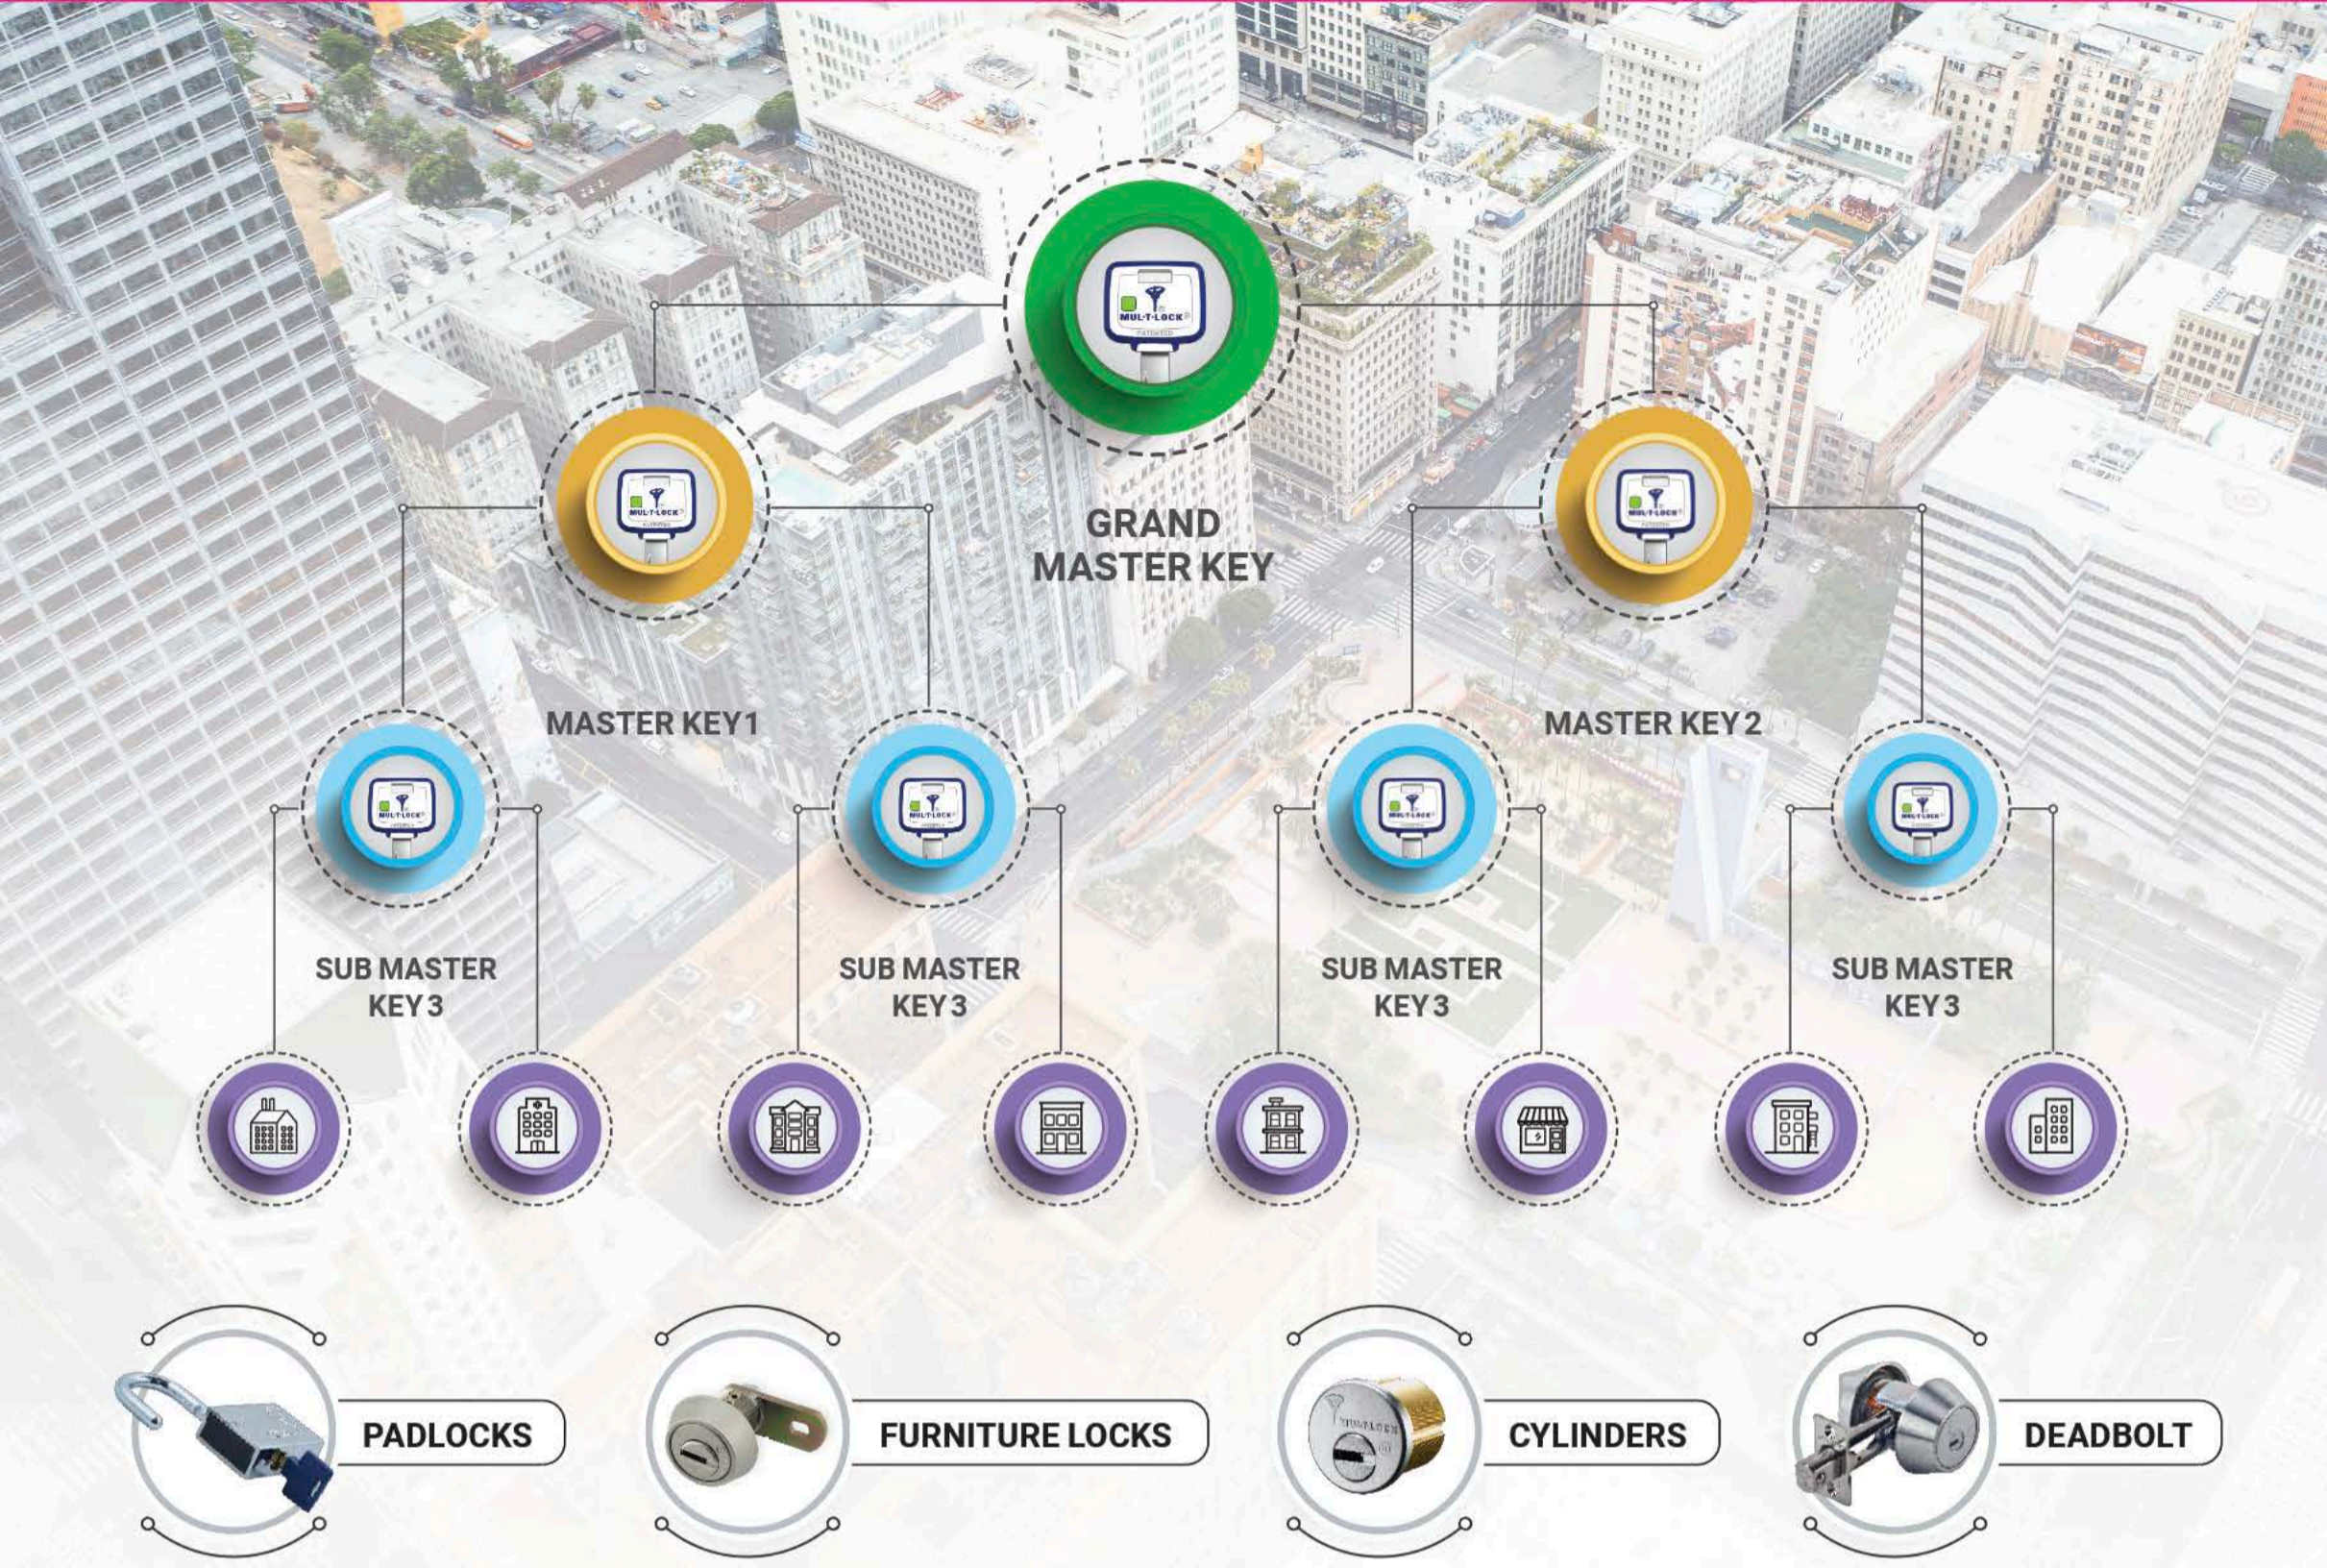

CLIQ®

Combined Electronic / Mechanical Systems

In addition to mechanical hardware, systems can be enhanced with electronic locking for an additional layer of security.