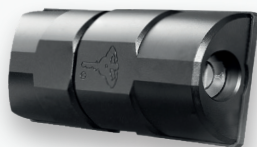

- Easy to use, easy to install
- MTL300, patented cylinder locking system, with no card no key policy giving you peace of mind that no unauthorised key duplication can be done
- Flexible keying options, such as an optional keyed-alike kit for rear and side doors or any other combination
- Reversible nickel silver key with plastic key head and coloured insert for identification. Also available in all nickel silver keys
- A push-to-lock mechanism means you don't need a key to lock up
- Robust, high precision aluminium lock structure
- The Mul-T-Lock Approved Locksmiths network is nation-wide. Contact us today for more details or visit our website for your nearest approved locksmith

High quality non-corrosive anodised lock body

Solid steel locking bolt

Unique outer body design

Also available from the Mul-T-Lock range of commercial vehicle locks:

MVP™ 2000

Easy to use
quick install lock

MVP™ 3000

Rigid structure
high defence lock

For further information please contact:
01902 364200 or internalsales@mul-t-lock.co.uk

The Mul-T-Lock name, the muscleman logo, in the field of locking products, the MTL name, and any other name, mark, or logo used by Mul-T-Lock and marked by a ™ or ® sign, are registered/pending or otherwise owned trademarks of Mul-T-Lock Ltd. and/or its affiliates 2024.