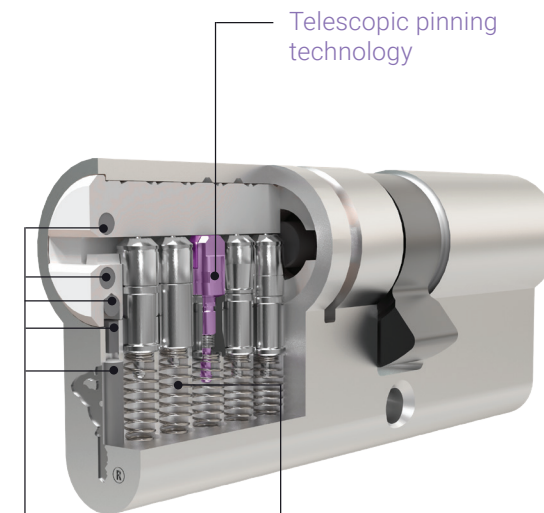

Part of ASSA ABLOY

MTL™400

ADVANCED PROTECTION

The Mul-T-Lock® MTL™400 is an advanced protection locking system that delivers exceptional value.

You can rely on Mul-T-Lock's world-renowned experience and expertise in the locking solutions arena.

SMART DESIGN FOR PERSISTENT PROTECTION

MTL™400 combines advanced telescoping pinning technology with a unique patented cut. Smartly designed to last, deter and protect, this locking solution meets your home and family's evolving security needs.

Telescoping pinning technology

Special pins for high resistant to drills

Made of high quality materials including durable stainless steel springs

BENEFITS YOU CAN COUNT ON

-  Comes with a unique magnetic card and patented protected keys to provide enhanced key copy control
-  Resistant to picks, bumps, drills and other forms of lock manipulation
-  Compliant with international standards
-  Integrates with a wide range of locking products
-  Great for you, great for the environment