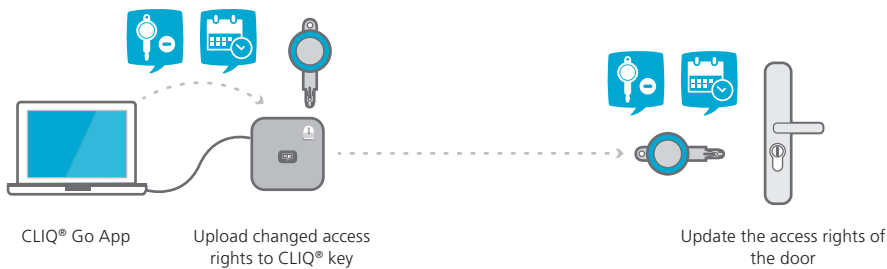

## How does it work?

CLIQ® Go app

Cloud based  
CLIQ® Go

Manage your system with the CLIQ® Go app

1. Select the user key
2. Revoke access rights for lost key and generate a new key with access rights (e.g. schedule & door) or change access rights for existing key
3. Optional: Programme the key directly with the programming device on the run

## ... and change access

Access needs can change very quickly, and you need to react fast. CLIQ® Go allows you to manage access in real-time

1 Your employee needs access to a new door and calls the manager

2 You change access rights of the key in real-time via the CLIQ® Go App, wherever you are. The employee then simply updates the key at the reception

3 Your employee is granted the access she needs, with minimal fuss