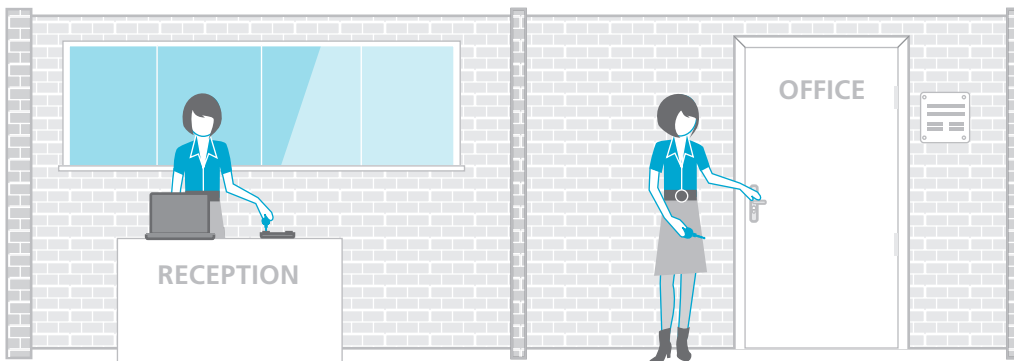

## ... and change access

Access needs can change very quickly, and you need to react fast. CLIQ® Go allows you to manage access in real-time

1 Your employee needs access to a new door and calls the manager

2 You change access rights of the key in real-time via the CLIQ® Go App, wherever you are. The employee then simply updates the key at the reception

3 Your employee is granted the access she needs, with minimal fuss